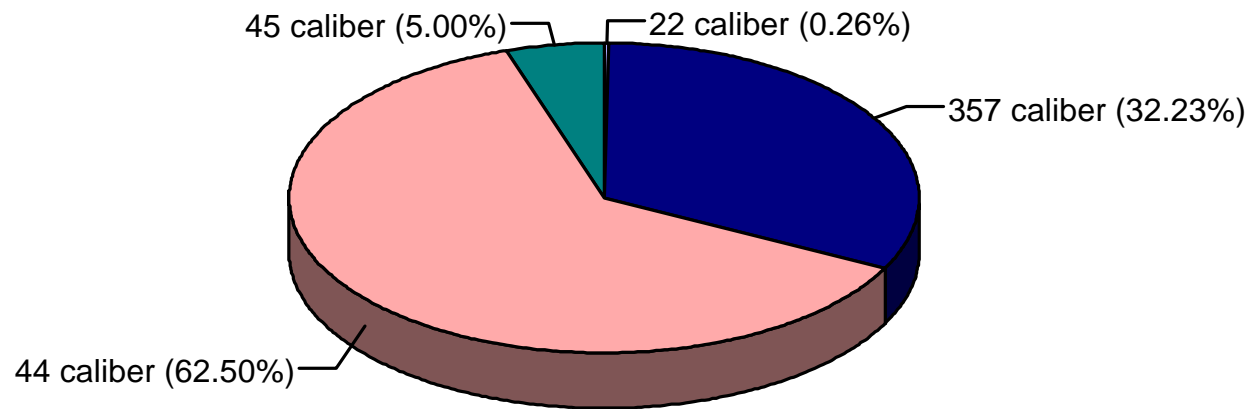

New York Pistol Production By Caliber, 1975-1997

New York Pistol Production

By Caliber, 1975-1997

New York Revolver Production

Year	Caliber						Total
	.22	.32	.38	.357	.44	.45	
1977	0	0	0	45	730	0	775
1978	0	0	0	955	1,605	0	2,560
1979	0	0	0	1,338	2,249	379	3,966
1980	0	0	0	107	157	0	264
1981	20	0	0	0	0	0	20
Total	20	0	0	2,445	4,741	379	7,585

New York Revolver Production By Caliber, 1975-1997

New York Revolver Production By Caliber, 1975-1997

New York Long Gun Production

Year	Rifle	Shotgun	Total
1984	0	14,480	14,480
1985	0	17,258	17,258
1986	174,477	196,560	371,037
1987	220,984	211,038	432,022
1988	266,869	341,816	608,685
1989	297,390	388,739	686,129
1990	272,825	301,410	574,235
1991	128,903	266,025	394,928
1992	149,322	421,778	571,100
1993	229,073	371,268	600,341
1994	206,952	407,211	614,163
1995	245,540	426,442	671,982
1996	320,893	308,387	629,280
1997	305,292	287,704	592,996
Total	2,818,520	3,960,116	6,778,636