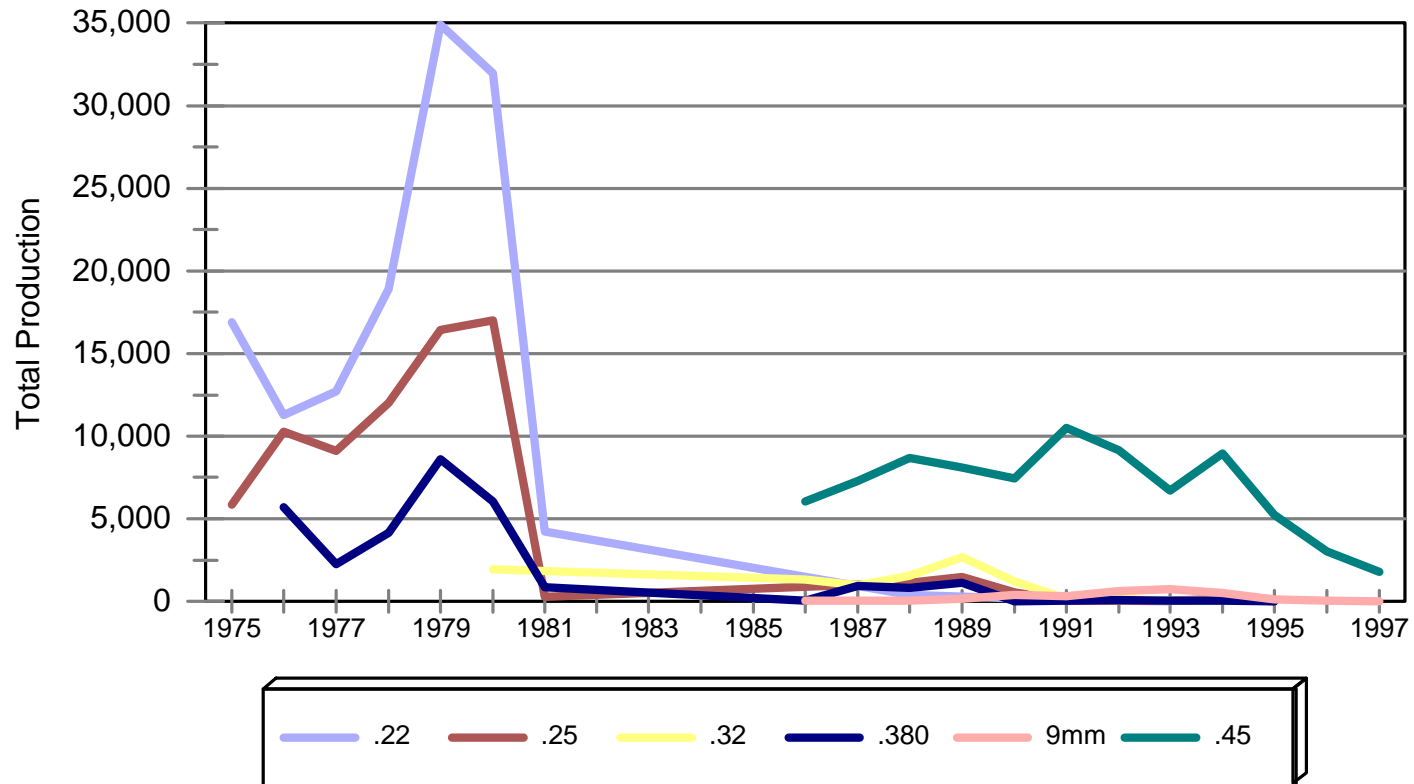

New York Firearms Production 1975-1997

New York Pistol Production

Year	Caliber						Total
	.22	.25	.32	.380	9mm	.45	
1975	16,893	5,851	0	0	0	0	22,744
1976	11,269	10,283	0	5,684	0	0	27,236
1977	12,711	9,101	0	2,241	0	0	24,053
1978	18,879	12,022	0	4,140	0	0	35,041
1979	34,923	16,437	0	8,610	0	0	59,970
1980	31,952	17,017	1,940	6,020	0	0	56,929
1981	4,234	291	0	837	0	0	5,362
1982	0	0	0	0	0	0	0
1983	0	0	0	0	0	0	0
1984	0	0	0	0	0	0	0
1985	0	0	0	0	0	0	0
1986	0	0	1,313	64	17	6,034	7,428
1987	941	0	993	939	65	7,302	10,240
1988	379	1,128	1,557	824	61	8,671	12,620

Year	Caliber						Total
	.22	.25	.32	.380	9mm	.45	
1989	0	1,469	2,664	1,136	156	8,123	13,548
1990	0	564	1,229	13	387	7,437	9,630
1991	93	49	182	63	321	10,485	11,193
1992	0	52	139	90	600	9,145	10,026
1993	1	51	26	45	765	6,714	7,602
1994	0	132	55	37	519	8,963	9,706
1995	0	3	0	1	116	5,212	5,332
1996	0	0	0	0	36	3,056	3,092
1997	0	0	0	0	5	1,791	1,796
Total	132,275	74,450	10,098	30,744	3,048	82,933	333,548

New York Pistol Production By Caliber, 1975-1997

New York Pistol Production

By Caliber, 1975-1997

New York Revolver Production

Year	Caliber						Total
	.22	.32	.38	.357	.44	.45	
1977	0	0	0	45	730	0	775
1978	0	0	0	955	1,605	0	2,560
1979	0	0	0	1,338	2,249	379	3,966
1980	0	0	0	107	157	0	264
1981	20	0	0	0	0	0	20
Total	20	0	0	2,445	4,741	379	7,585

New York Revolver Production By Caliber, 1975-1997

New York Revolver Production By Caliber, 1975-1997

New York Long Gun Production

Year	Rifle	Shotgun	Total
1984	0	14,480	14,480
1985	0	17,258	17,258
1986	174,477	196,560	371,037
1987	220,984	211,038	432,022
1988	266,869	341,816	608,685
1989	297,390	388,739	686,129
1990	272,825	301,410	574,235
1991	128,903	266,025	394,928
1992	149,322	421,778	571,100
1993	229,073	371,268	600,341
1994	206,952	407,211	614,163
1995	245,540	426,442	671,982
1996	320,893	308,387	629,280
1997	305,292	287,704	592,996
Total	2,818,520	3,960,116	6,778,636