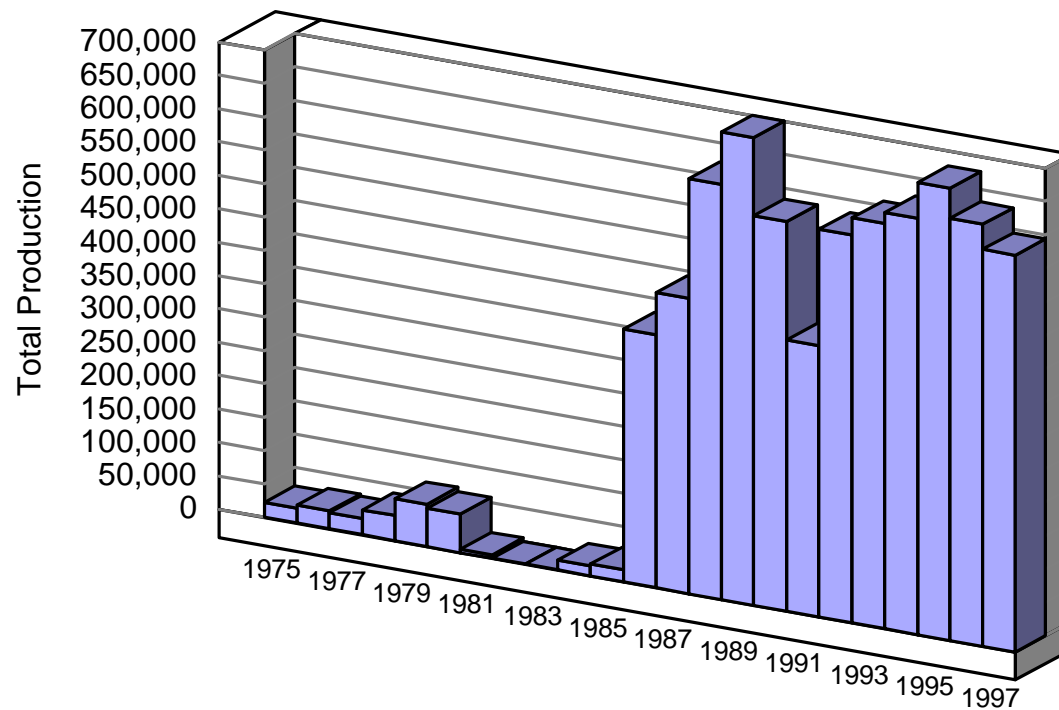

New York Firearms Production 1975-1997

New York Pistol Production

Year	Caliber						Total
	.22	.25	.32	.380	9mm	.45	
1975	16,893	5,851	0	0	0	0	22,744
1976	11,269	10,283	0	5,684	0	0	27,236
1977	12,711	9,101	0	2,241	0	0	24,053
1978	18,879	12,022	0	4,140	0	0	35,041
1979	34,923	16,437	0	8,610	0	0	59,970
1980	31,952	17,017	1,940	6,020	0	0	56,929
1981	4,234	291	0	837	0	0	5,362
1982	0	0	0	0	0	0	0
1983	0	0	0	0	0	0	0
1984	0	0	0	0	0	0	0
1985	0	0	0	0	0	0	0
1986	0	0	1,313	64	17	6,034	7,428
1987	941	0	993	939	65	7,302	10,240
1988	379	1,128	1,557	824	61	8,671	12,620

Year	Caliber						Total
	.22	.25	.32	.380	9mm	.45	
1989	0	1,469	2,664	1,136	156	8,123	13,548
1990	0	564	1,229	13	387	7,437	9,630
1991	93	49	182	63	321	10,485	11,193
1992	0	52	139	90	600	9,145	10,026
1993	1	51	26	45	765	6,714	7,602
1994	0	132	55	37	519	8,963	9,706
1995	0	3	0	1	116	5,212	5,332
1996	0	0	0	0	36	3,056	3,092
1997	0	0	0	0	5	1,791	1,796
Total	132,275	74,450	10,098	30,744	3,048	82,933	333,548

New York Pistol Production By Caliber, 1975-1997

New York Pistol Production

By Caliber, 1975-1997

New York Revolver Production

Year	Caliber						Total
	.22	.32	.38	.357	.44	.45	
1977	0	0	0	45	730	0	775
1978	0	0	0	955	1,605	0	2,560
1979	0	0	0	1,338	2,249	379	3,966
1980	0	0	0	107	157	0	264
1981	20	0	0	0	0	0	20
Total	20	0	0	2,445	4,741	379	7,585

New York Revolver Production By Caliber, 1975-1997

New York Revolver Production By Caliber, 1975-1997

New York Long Gun Production

Year	Rifle	Shotgun	Total
1984	0	14,480	14,480
1985	0	17,258	17,258
1986	174,477	196,560	371,037
1987	220,984	211,038	432,022
1988	266,869	341,816	608,685
1989	297,390	388,739	686,129
1990	272,825	301,410	574,235
1991	128,903	266,025	394,928
1992	149,322	421,778	571,100
1993	229,073	371,268	600,341
1994	206,952	407,211	614,163
1995	245,540	426,442	671,982
1996	320,893	308,387	629,280
1997	305,292	287,704	592,996
Total	2,818,520	3,960,116	6,778,636