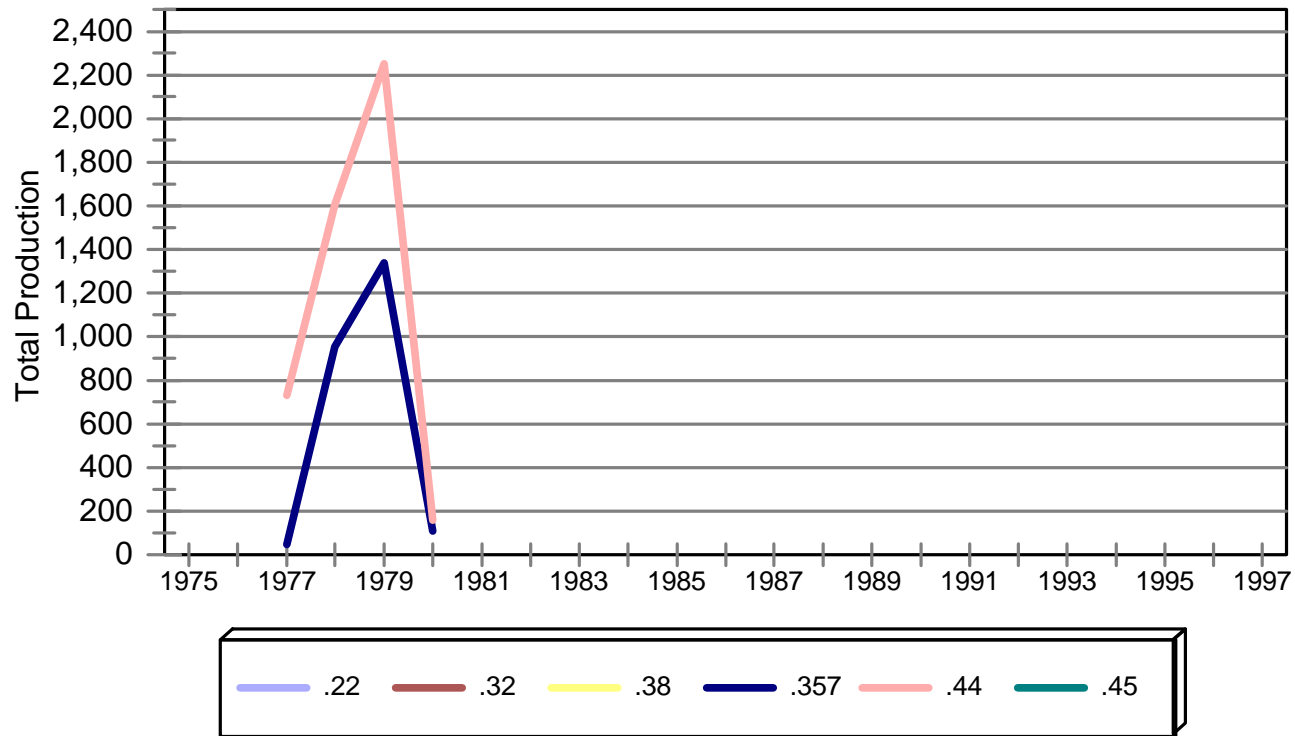

New York Firearms Production 1975-1997

New York Pistol Production

Year	Caliber						Total
	.22	.25	.32	.380	9mm	.45	
1975	16,893	5,851	0	0	0	0	22,744
1976	11,269	10,283	0	5,684	0	0	27,236
1977	12,711	9,101	0	2,241	0	0	24,053
1978	18,879	12,022	0	4,140	0	0	35,041
1979	34,923	16,437	0	8,610	0	0	59,970
1980	31,952	17,017	1,940	6,020	0	0	56,929
1981	4,234	291	0	837	0	0	5,362
1982	0	0	0	0	0	0	0
1983	0	0	0	0	0	0	0
1984	0	0	0	0	0	0	0
1985	0	0	0	0	0	0	0
1986	0	0	1,313	64	17	6,034	7,428
1987	941	0	993	939	65	7,302	10,240
1988	379	1,128	1,557	824	61	8,671	12,620

Year	Caliber						Total
	.22	.25	.32	.380	9mm	.45	
1989	0	1,469	2,664	1,136	156	8,123	13,548
1990	0	564	1,229	13	387	7,437	9,630
1991	93	49	182	63	321	10,485	11,193
1992	0	52	139	90	600	9,145	10,026
1993	1	51	26	45	765	6,714	7,602
1994	0	132	55	37	519	8,963	9,706
1995	0	3	0	1	116	5,212	5,332
1996	0	0	0	0	36	3,056	3,092
1997	0	0	0	0	5	1,791	1,796
Total	132,275	74,450	10,098	30,744	3,048	82,933	333,548

New York Pistol Production By Caliber, 1975-1997

New York Pistol Production

By Caliber, 1975-1997

New York Revolver Production

Year	Caliber						Total
	.22	.32	.38	.357	.44	.45	
1977	0	0	0	45	730	0	775
1978	0	0	0	955	1,605	0	2,560
1979	0	0	0	1,338	2,249	379	3,966
1980	0	0	0	107	157	0	264
1981	20	0	0	0	0	0	20
Total	20	0	0	2,445	4,741	379	7,585

New York Revolver Production By Caliber, 1975-1997

New York Revolver Production By Caliber, 1975-1997

New York Long Gun Production

Year	Rifle	Shotgun	Total
1984	0	14,480	14,480
1985	0	17,258	17,258
1986	174,477	196,560	371,037
1987	220,984	211,038	432,022
1988	266,869	341,816	608,685
1989	297,390	388,739	686,129
1990	272,825	301,410	574,235
1991	128,903	266,025	394,928
1992	149,322	421,778	571,100
1993	229,073	371,268	600,341
1994	206,952	407,211	614,163
1995	245,540	426,442	671,982
1996	320,893	308,387	629,280
1997	305,292	287,704	592,996
Total	2,818,520	3,960,116	6,778,636