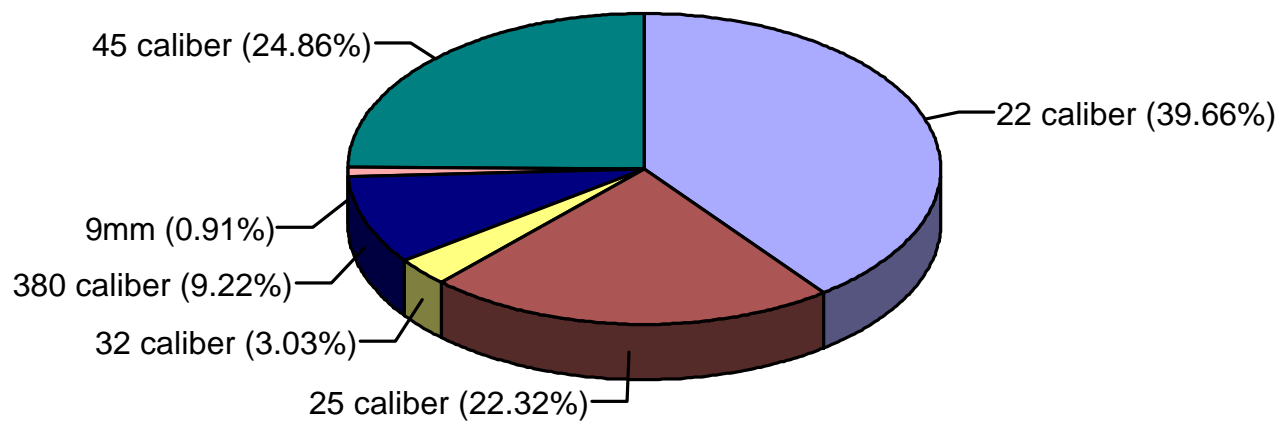

New York Firearms Production 1975-1997

New York Pistol Production

Year	Caliber						Total
	.22	.25	.32	.380	9mm	.45	
1975	16,893	5,851	0	0	0	0	22,744
1976	11,269	10,283	0	5,684	0	0	27,236
1977	12,711	9,101	0	2,241	0	0	24,053
1978	18,879	12,022	0	4,140	0	0	35,041
1979	34,923	16,437	0	8,610	0	0	59,970
1980	31,952	17,017	1,940	6,020	0	0	56,929
1981	4,234	291	0	837	0	0	5,362
1982	0	0	0	0	0	0	0
1983	0	0	0	0	0	0	0
1984	0	0	0	0	0	0	0
1985	0	0	0	0	0	0	0
1986	0	0	1,313	64	17	6,034	7,428
1987	941	0	993	939	65	7,302	10,240
1988	379	1,128	1,557	824	61	8,671	12,620

Year	Caliber						Total
	.22	.25	.32	.380	9mm	.45	
1989	0	1,469	2,664	1,136	156	8,123	13,548
1990	0	564	1,229	13	387	7,437	9,630
1991	93	49	182	63	321	10,485	11,193
1992	0	52	139	90	600	9,145	10,026
1993	1	51	26	45	765	6,714	7,602
1994	0	132	55	37	519	8,963	9,706
1995	0	3	0	1	116	5,212	5,332
1996	0	0	0	0	36	3,056	3,092
1997	0	0	0	0	5	1,791	1,796
Total	132,275	74,450	10,098	30,744	3,048	82,933	333,548

New York Pistol Production By Caliber, 1975-1997

New York Pistol Production

By Caliber, 1975-1997

New York Revolver Production

Year	Caliber						Total
	.22	.32	.38	.357	.44	.45	
1977	0	0	0	45	730	0	775
1978	0	0	0	955	1,605	0	2,560
1979	0	0	0	1,338	2,249	379	3,966
1980	0	0	0	107	157	0	264
1981	20	0	0	0	0	0	20
Total	20	0	0	2,445	4,741	379	7,585

New York Revolver Production By Caliber, 1975-1997

New York Revolver Production By Caliber, 1975-1997

New York Long Gun Production

Year	Rifle	Shotgun	Total
1984	0	14,480	14,480
1985	0	17,258	17,258
1986	174,477	196,560	371,037
1987	220,984	211,038	432,022
1988	266,869	341,816	608,685
1989	297,390	388,739	686,129
1990	272,825	301,410	574,235
1991	128,903	266,025	394,928
1992	149,322	421,778	571,100
1993	229,073	371,268	600,341
1994	206,952	407,211	614,163
1995	245,540	426,442	671,982
1996	320,893	308,387	629,280
1997	305,292	287,704	592,996
Total	2,818,520	3,960,116	6,778,636