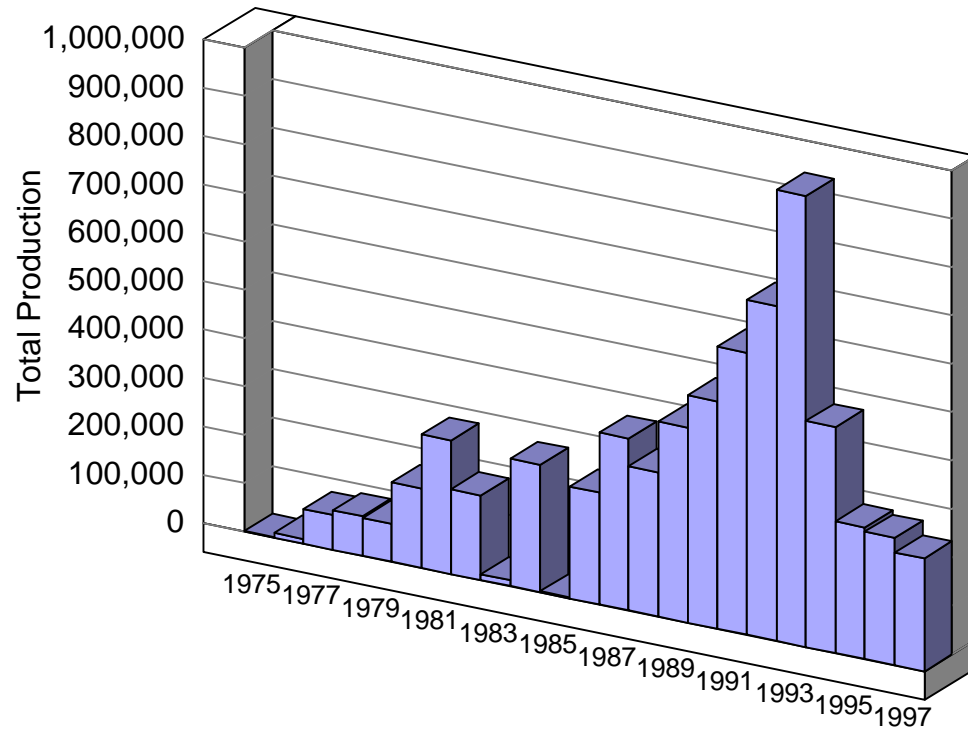

California Firearms Production 1975-1997

California Pistol Production

Year	Caliber						Total
	.22	.25	.32	.380	9mm	.45	
1975	0	0	0	361	706	1,281	2,348
1976	0	0	0	9,379	507	0	9,886
1977	0	28,766	0	6,024	142	0	34,932
1978	388	81,854	0	0	0	0	82,242
1979	585	77,604	0	0	0	0	78,189
1980	2,595	157,602	5,159	0	0	0	165,356
1981	29,633	238,982	0	7,021	0	409	276,045
1982	42,757	127,303	0	4,458	0	882	175,400
1983	12,123	0	0	0	0	0	12,123
1984	13,031	179,919	64,207	0	399	5,875	263,431
1985	0	0	0	0	0	0	0
1986	100,373	105,360	8,034	9,359	0	6,881	230,007
1987	153,312	148,125	36,337	7,877	73	7,010	352,734
1988	53,383	158,106	60,474	17,905	54	6,685	296,607
1989	115,132	195,829	56,452	26,111	28	4,493	398,045
1990	117,284	182,159	49,092	111,087	35	5,886	465,543

Year	Caliber						Total
	.22	.25	.32	.380	9mm	.45	
1991	154,369	211,859	49,453	159,578	396	2,548	578,203
1992	125,735	210,493	45,005	304,807	379	3,196	689,615
1993	167,387	238,835	46,144	441,311	36,328	1,513	931,518
1994	108,074	49,702	20,462	210,216	64,677	14,081	467,212
1995	64,974	28,084	14,623	101,978	36,590	12,199	258,448
1996	53,552	33,453	10,036	105,372	24,788	8,991	236,192
1997	53,938	33,140	12,386	83,290	45,307	4,655	232,716
Total	1,368,625	2,487,175	477,864	1,606,134	210,409	86,585	6,236,792

California Pistol Production

By Caliber, 1975-1997

California Pistol Production

By Caliber, 1975-1997

California Revolver Production

Year	Caliber						Total
	.22	.25	.38	.357	.44	.45	
1977	15,014	21,855	0	0	0	0	36,869
<i>No Production Data Reported 1978-1997</i>							
Total	15,014	21,855	0	0	0	0	36,869

California Revolver Production By Caliber, 1975-1997

California Long Gun Production

Year	Rifle	Shotgun	Total
1985	2,296	0	2,296
1986	913	0	913
1987	2,110	0	2,110
1988	1,377	0	1,377
1989	4,852	0	4,852
1990	3,987	0	3,987
1991	4,872	0	4,872
1992	2,701	41	2,742
1993	11	0	11
1994	0	0	0
1995	13,607	0	13,607
1996	26,383	0	26,383
1997	733	0	733
Total	63,842	41	63,883