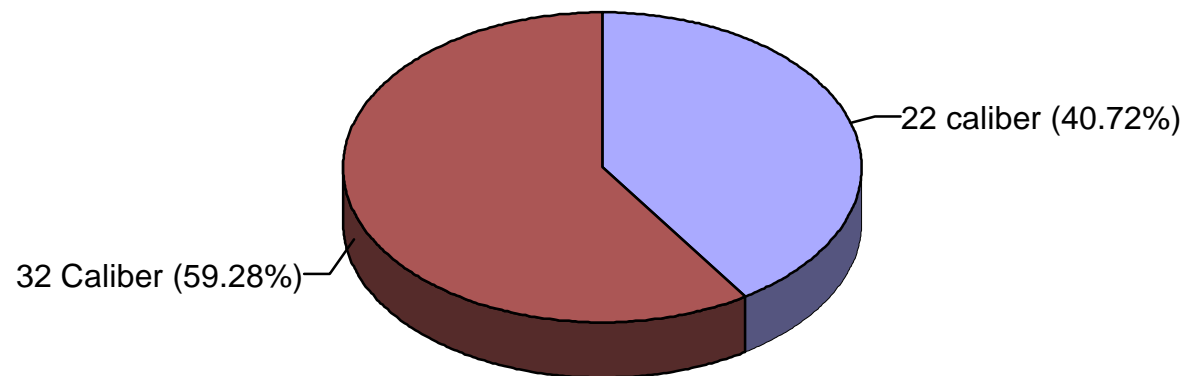

California Pistol Production

By Caliber, 1975-1997

California Pistol Production

By Caliber, 1975-1997

California Revolver Production

Year	Caliber						Total
	.22	.25	.38	.357	.44	.45	
1977	15,014	21,855	0	0	0	0	36,869
<i>No Production Data Reported 1978-1997</i>							
Total	15,014	21,855	0	0	0	0	36,869

California Revolver Production By Caliber, 1975-1997

California Long Gun Production

Year	Rifle	Shotgun	Total
1985	2,296	0	2,296
1986	913	0	913
1987	2,110	0	2,110
1988	1,377	0	1,377
1989	4,852	0	4,852
1990	3,987	0	3,987
1991	4,872	0	4,872
1992	2,701	41	2,742
1993	11	0	11
1994	0	0	0
1995	13,607	0	13,607
1996	26,383	0	26,383
1997	733	0	733
Total	63,842	41	63,883