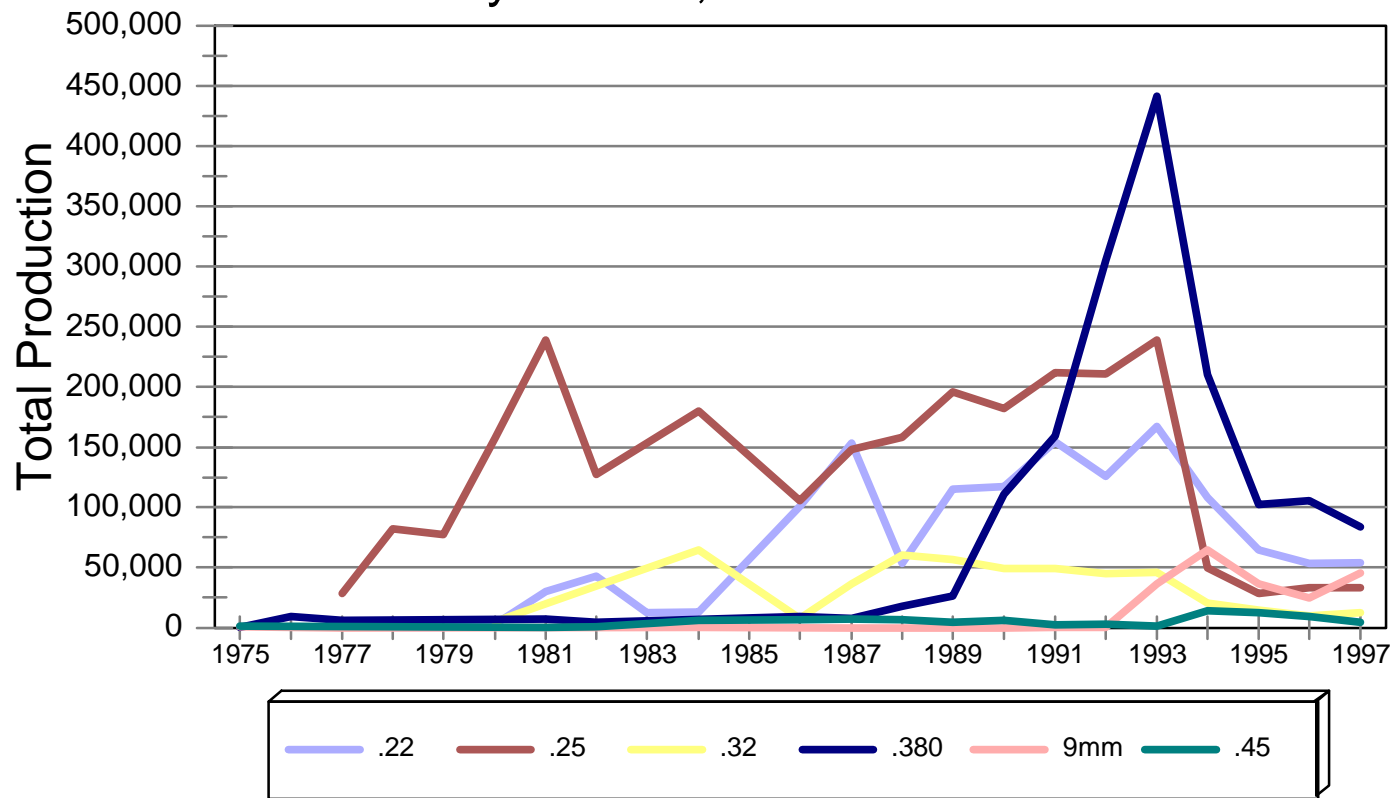

California Firearms Production 1975-1997

California Pistol Production

Year	Caliber						Total
	.22	.25	.32	.380	9mm	.45	
1975	0	0	0	361	706	1,281	2,348
1976	0	0	0	9,379	507	0	9,886
1977	0	28,766	0	6,024	142	0	34,932
1978	388	81,854	0	0	0	0	82,242
1979	585	77,604	0	0	0	0	78,189
1980	2,595	157,602	5,159	0	0	0	165,356
1981	29,633	238,982	0	7,021	0	409	276,045
1982	42,757	127,303	0	4,458	0	882	175,400
1983	12,123	0	0	0	0	0	12,123
1984	13,031	179,919	64,207	0	399	5,875	263,431
1985	0	0	0	0	0	0	0
1986	100,373	105,360	8,034	9,359	0	6,881	230,007
1987	153,312	148,125	36,337	7,877	73	7,010	352,734
1988	53,383	158,106	60,474	17,905	54	6,685	296,607
1989	115,132	195,829	56,452	26,111	28	4,493	398,045
1990	117,284	182,159	49,092	111,087	35	5,886	465,543

Year	Caliber						Total
	.22	.25	.32	.380	9mm	.45	
1991	154,369	211,859	49,453	159,578	396	2,548	578,203
1992	125,735	210,493	45,005	304,807	379	3,196	689,615
1993	167,387	238,835	46,144	441,311	36,328	1,513	931,518
1994	108,074	49,702	20,462	210,216	64,677	14,081	467,212
1995	64,974	28,084	14,623	101,978	36,590	12,199	258,448
1996	53,552	33,453	10,036	105,372	24,788	8,991	236,192
1997	53,938	33,140	12,386	83,290	45,307	4,655	232,716
Total	1,368,625	2,487,175	477,864	1,606,134	210,409	86,585	6,236,792

California Pistol Production

By Caliber, 1975-1997

California Pistol Production

By Caliber, 1975-1997

California Revolver Production

Year	Caliber						Total
	.22	.25	.38	.357	.44	.45	
1977	15,014	21,855	0	0	0	0	36,869
<i>No Production Data Reported 1978-1997</i>							
Total	15,014	21,855	0	0	0	0	36,869

California Revolver Production By Caliber, 1975-1997

California Long Gun Production

Year	Rifle	Shotgun	Total
1985	2,296	0	2,296
1986	913	0	913
1987	2,110	0	2,110
1988	1,377	0	1,377
1989	4,852	0	4,852
1990	3,987	0	3,987
1991	4,872	0	4,872
1992	2,701	41	2,742
1993	11	0	11
1994	0	0	0
1995	13,607	0	13,607
1996	26,383	0	26,383
1997	733	0	733
Total	63,842	41	63,883