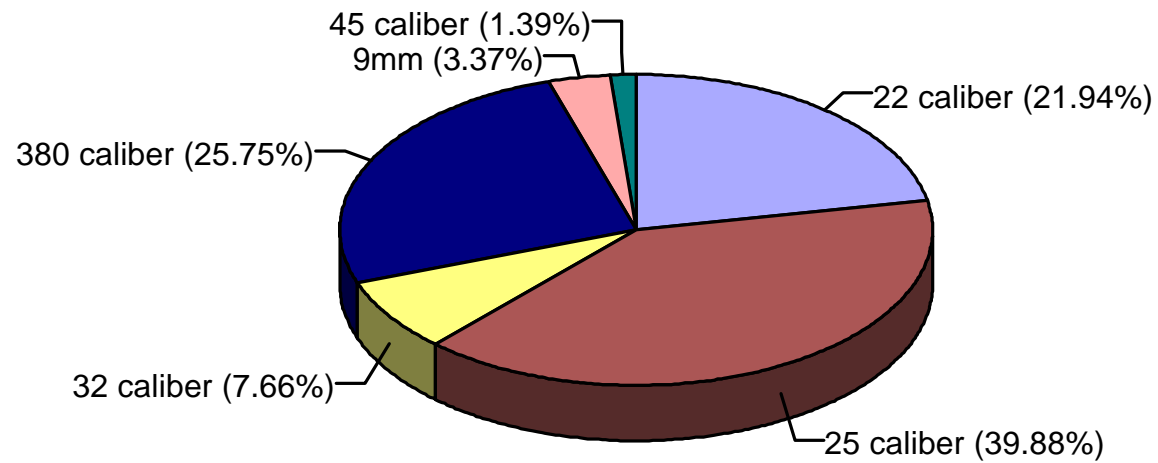

California Firearms Production 1975-1997

California Pistol Production

Year	Caliber						Total
	.22	.25	.32	.380	9mm	.45	
1975	0	0	0	361	706	1,281	2,348
1976	0	0	0	9,379	507	0	9,886
1977	0	28,766	0	6,024	142	0	34,932
1978	388	81,854	0	0	0	0	82,242
1979	585	77,604	0	0	0	0	78,189
1980	2,595	157,602	5,159	0	0	0	165,356
1981	29,633	238,982	0	7,021	0	409	276,045
1982	42,757	127,303	0	4,458	0	882	175,400
1983	12,123	0	0	0	0	0	12,123
1984	13,031	179,919	64,207	0	399	5,875	263,431
1985	0	0	0	0	0	0	0
1986	100,373	105,360	8,034	9,359	0	6,881	230,007
1987	153,312	148,125	36,337	7,877	73	7,010	352,734
1988	53,383	158,106	60,474	17,905	54	6,685	296,607
1989	115,132	195,829	56,452	26,111	28	4,493	398,045
1990	117,284	182,159	49,092	111,087	35	5,886	465,543

Year	Caliber						Total
	.22	.25	.32	.380	9mm	.45	
1991	154,369	211,859	49,453	159,578	396	2,548	578,203
1992	125,735	210,493	45,005	304,807	379	3,196	689,615
1993	167,387	238,835	46,144	441,311	36,328	1,513	931,518
1994	108,074	49,702	20,462	210,216	64,677	14,081	467,212
1995	64,974	28,084	14,623	101,978	36,590	12,199	258,448
1996	53,552	33,453	10,036	105,372	24,788	8,991	236,192
1997	53,938	33,140	12,386	83,290	45,307	4,655	232,716
Total	1,368,625	2,487,175	477,864	1,606,134	210,409	86,585	6,236,792

California Pistol Production

By Caliber, 1975-1997

California Pistol Production

By Caliber, 1975-1997

California Revolver Production

Year	Caliber						Total
	.22	.25	.38	.357	.44	.45	
1977	15,014	21,855	0	0	0	0	36,869
<i>No Production Data Reported 1978-1997</i>							
Total	15,014	21,855	0	0	0	0	36,869